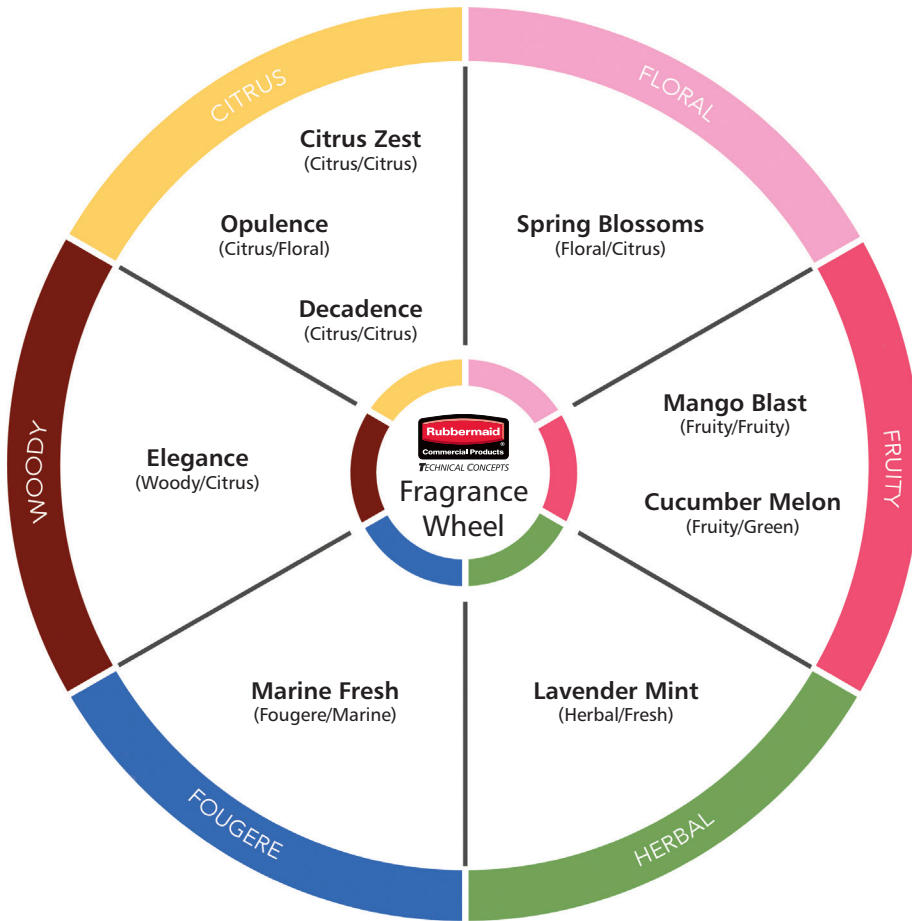

TCell™ 2.0 Refills-Fragrance Intensity

REASONS TO BUY

1. Consistent level of fragrance throughout 30-45 day refill life
2. Decorative, discreet dispensers available in several different colors to compliment an array of décor
3. Silent operation with no moving parts
4. Effective in areas up to 6,000 cubic feet (2-3 stall restrooms)
5. Low cost dispenser acquisition
6. Contains Microtrans® Technology, an odor neutralizer
7. Lifetime Warranty – fully guaranteed against defects in parts and workmanship

FUEL CELL TECHNOLOGY

Without the need for a battery or any propellants, TCell™ 2.0 electrochemically creates an internal power source. TCell 2.0's operation is relatively simple. The refill houses the fragrance, fuel cell and emanator pad. When the refill is activated and installed inside the dispenser, the fuel cell comes in contact with the spring resistor, located on TCell 2.0's backplate. Hydrogen molecules begin to form and fill the headspace inside the refill displacing the fragrance, forcing the fragrance out of the cartridge, at a rate of one molecule of fragrance per molecule of hydrogen. The emanator pad absorbs the fragrance oil and distributes fragrance and odor neutralizer, continuously throughout the room with the assistance of natural airflow.

IDEAL ENVIRONMENTS

Works well in a variety of washrooms, but especially recommended for use in:

- Property Management
- Foodservice
- Healthcare
- Retail
- Education

Other suggested environments:

- K-12 & Higher Education
- Hospitality
- Entertainment
- Transportation
- Manufacturing

against defects in parts and workmanship