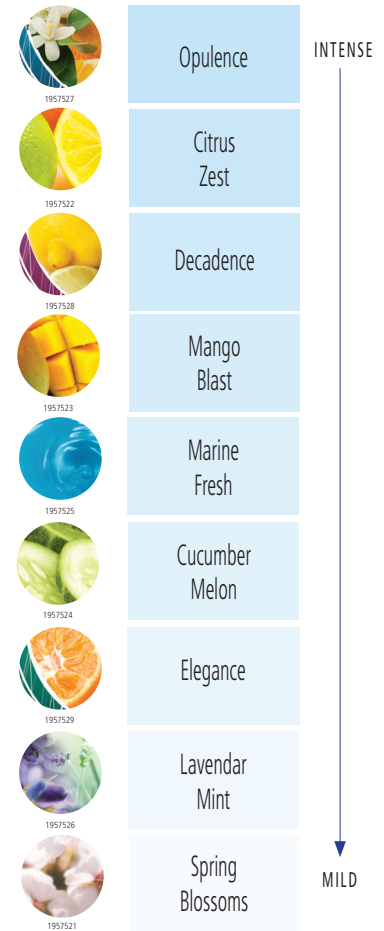

TCell™ 2.0 Refills-Fragrance Intensity

REASONS TO BUY

1. Consistent level of fragrance throughout 30-45 day refill life
2. Decorative, discreet dispensers available in several different colors to compliment an array of décor
3. Silent operation with no moving parts
4. Effective in areas up to 6,000 cubic feet (2-3 stall restrooms)
5. Low cost dispenser acquisition
6. Contains Microtrans® Technology, an odor neutralizer
7. Lifetime Warranty – fully guaranteed against defects in parts and workmanship

FUEL CELL TECHNOLOGY

Without the need for a battery or any propellants, TCell™ 2.0 electrochemically creates an internal power source. TCell 2.0's operation is relatively simple. The refill houses the fragrance, fuel cell and emanator pad. When the refill is activated and installed inside the dispenser, the fuel cell comes in contact with the spring resistor, located on TCell 2.0's backplate. Hydrogen molecules begin to form and fill the headspace inside the refill displacing the fragrance, forcing the fragrance out of the cartridge, at a rate of one molecule of fragrance per molecule of hydrogen. The emanator pad absorbs the fragrance oil and distributes fragrance and odor neutralizer, continuously throughout the room with the assistance of natural airflow.

IDEAL ENVIRONMENTS

Works well in a variety of washrooms, but especially recommended for use in:

- Property Management
- Foodservice
- Healthcare
- Retail
- Education

Other suggested environments:

- K-12 & Higher Education
- Hospitality
- Entertainment
- Transportation
- Manufacturing

against defects in parts and workmanship